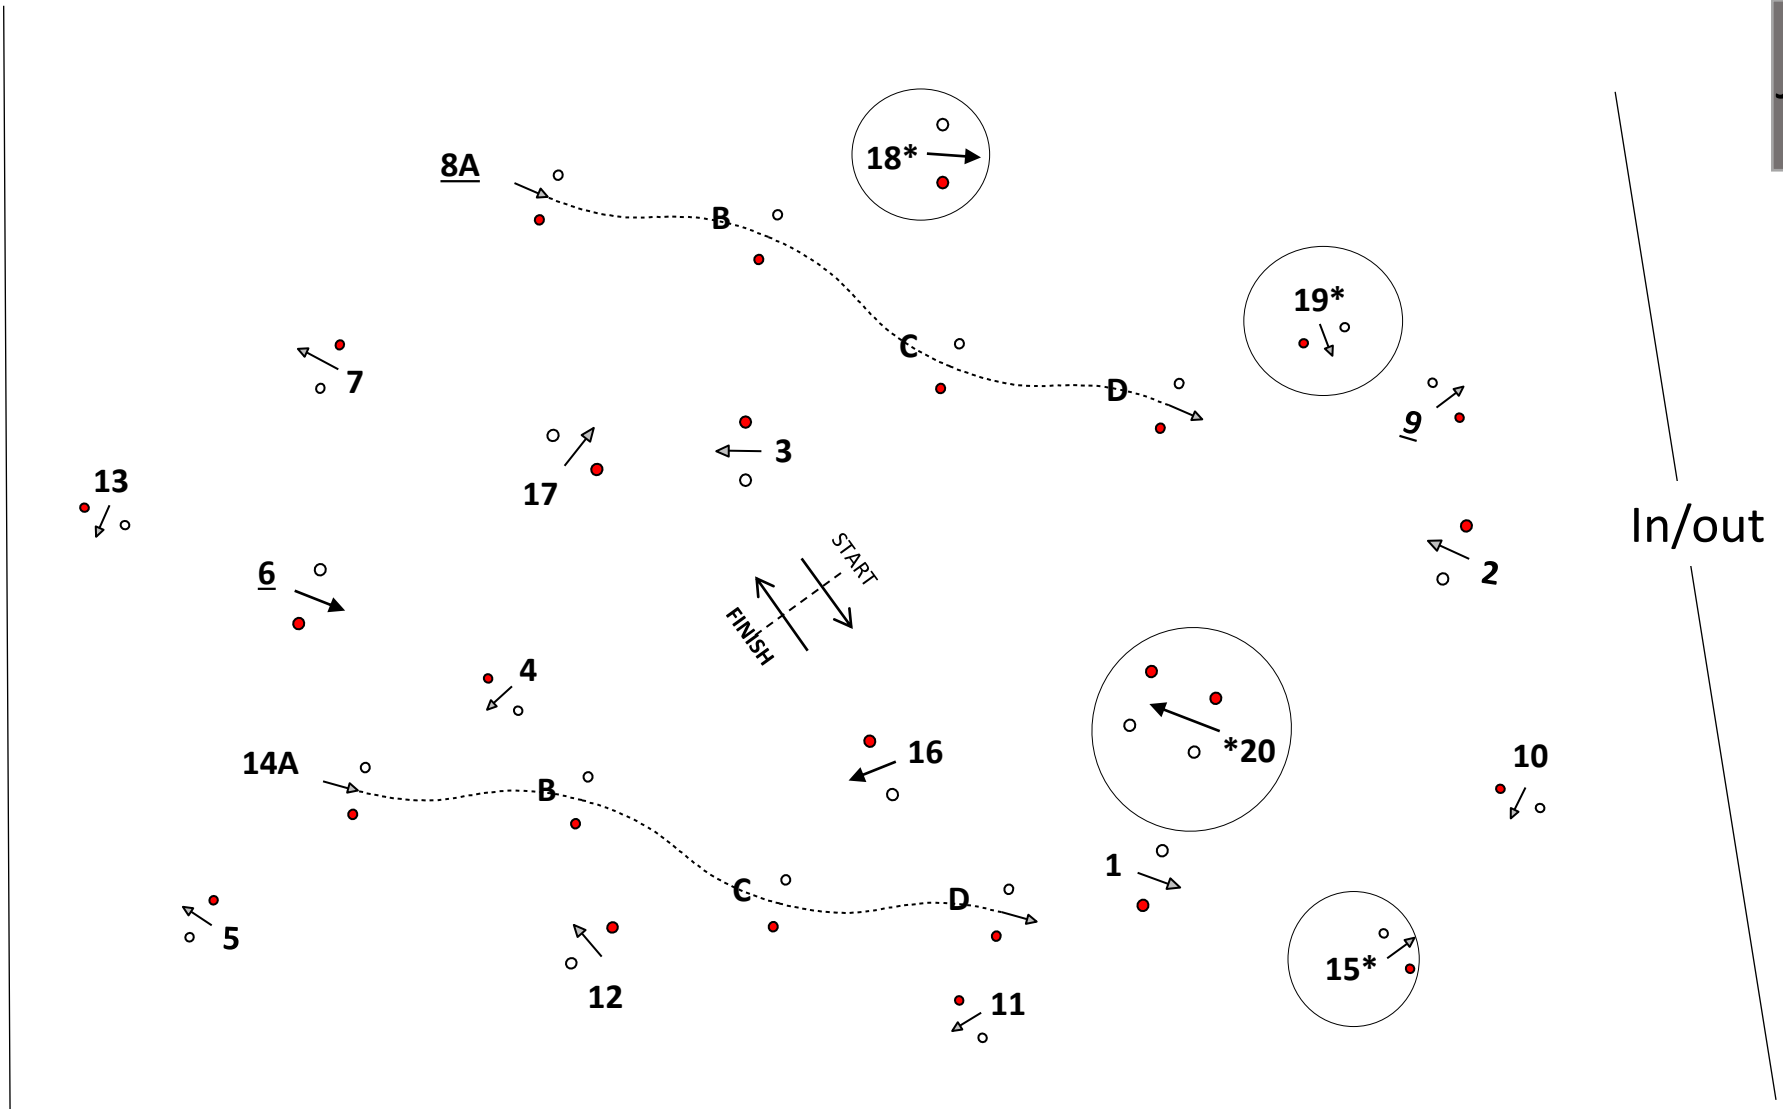

COMBINED TEST CONES

JURY

COURSE LENGTH: ALL SINGLES - 640m
Four-in-Hands - 670 m

REDUCED WIDTH CONES*