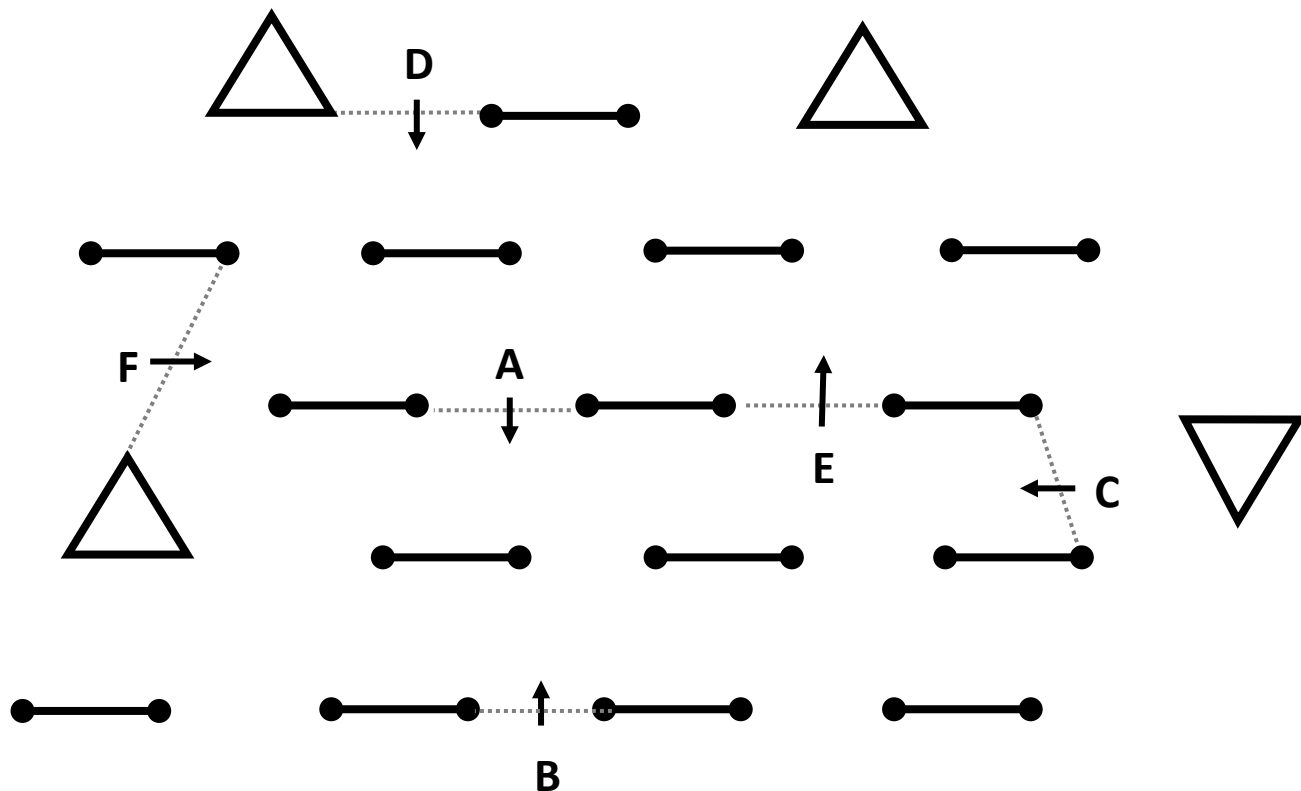

Spring Fling 2025 Obstacle #6: Construction Zone

X - 0 Knockdowns

- Beginner: A-B-C
- Training: NOT DRIVEN
- Prelim: A-B-C-D
- Intermediate: A-B-C-D-E
- N Advanced: A-B-C-D-E-F
- Advanced A-B-C-D-E-F