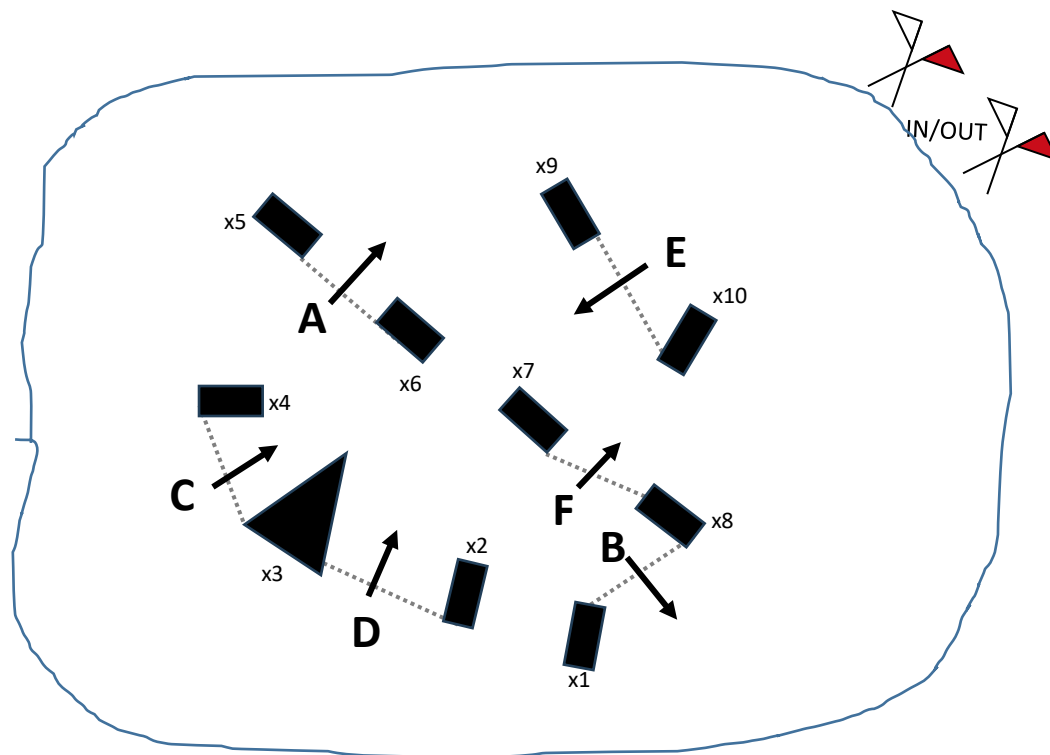

FHP CDE 2025 MARATHON OBSTACLES

Beginner: 1,2,3,4,6

Training: 1,2,3,4,7

Preliminary: 1,2,3,4,6,7

Intermediate: 1,2,3,4,6,7

Novice Advanced: 1,3,4,5,6,7

Advanced: 1,2,3,4,5,6,7

FLORIDA HORSE PARK 2025 Obstacle #1: THE BRIDGE

Beginner: A-B-C
 Training: A-B-C
 Prelim: A-B-C-D
 Intermediate: A-B-C-D-E
 N Advanced: A-B-C-D-E-F
 Advanced: A-B-C-D-E-F

X - 12 Knockdowns

FLORIDA HORSE PARK 2025 Obstacle #2: The Dead Sea

X - 10 Knockdowns