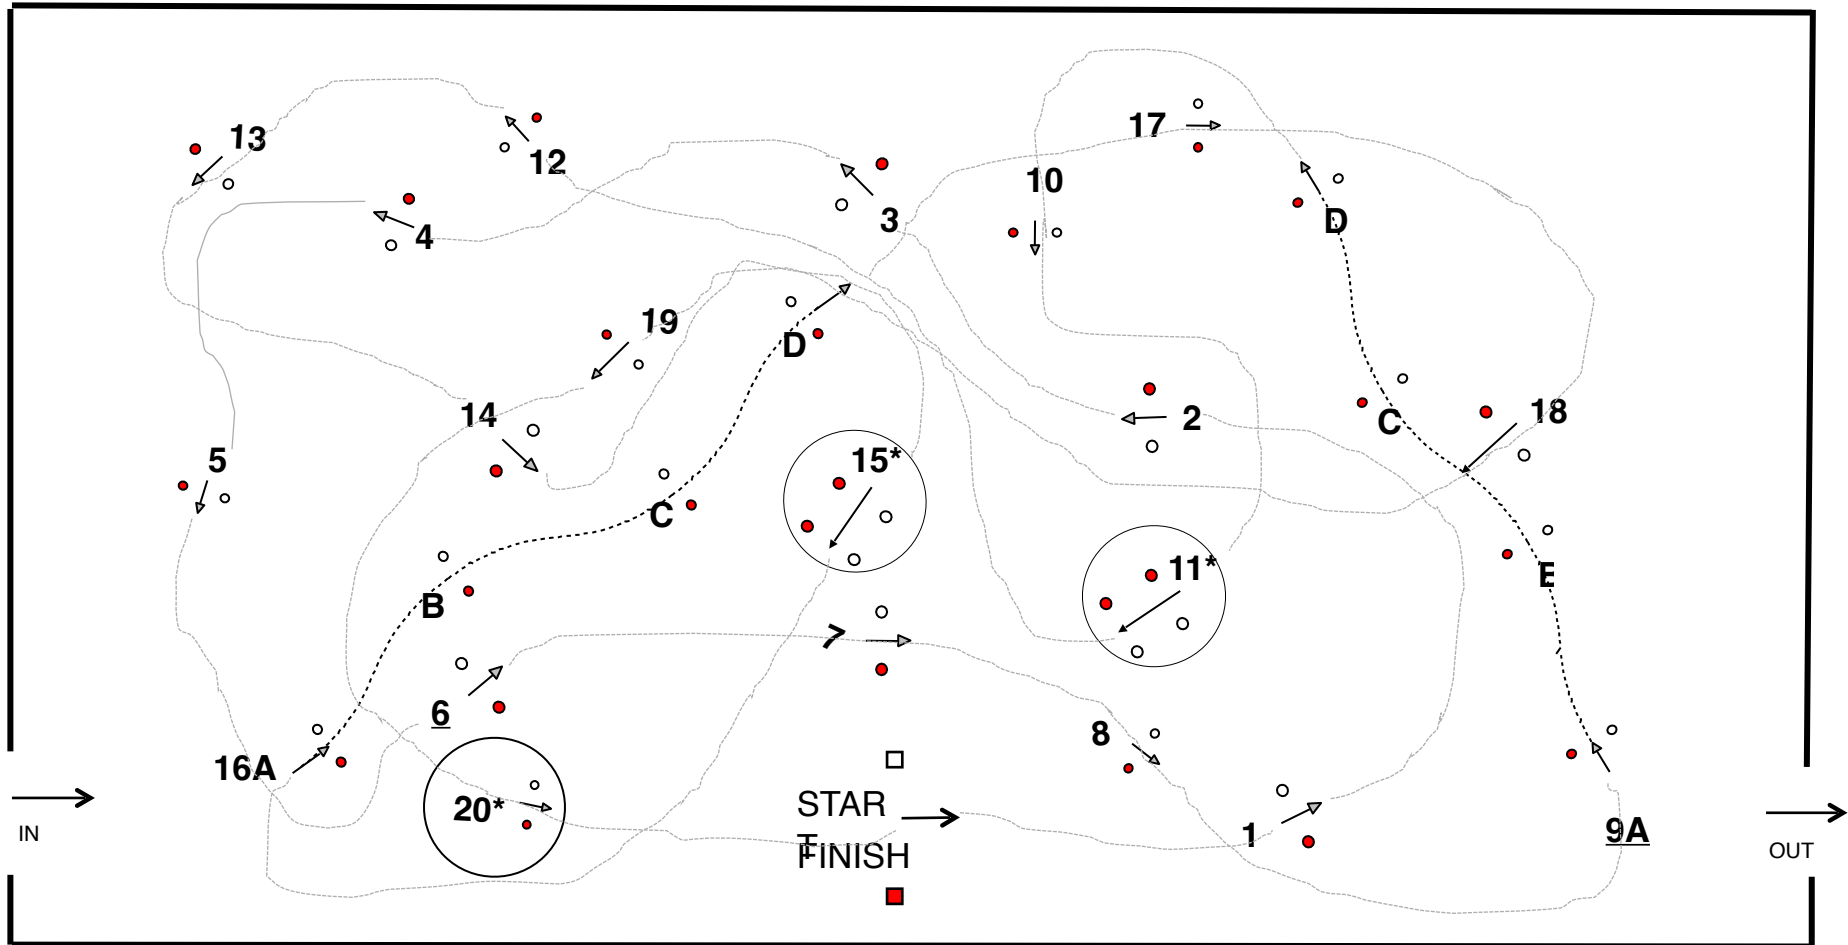

FLORIDA HORSE PARK 2025 CONES

□ JURY

*Reduced width cones

Horse/ Pony singles: 650m
Horse/Pony pairs: 670m
Pony Four: 700m