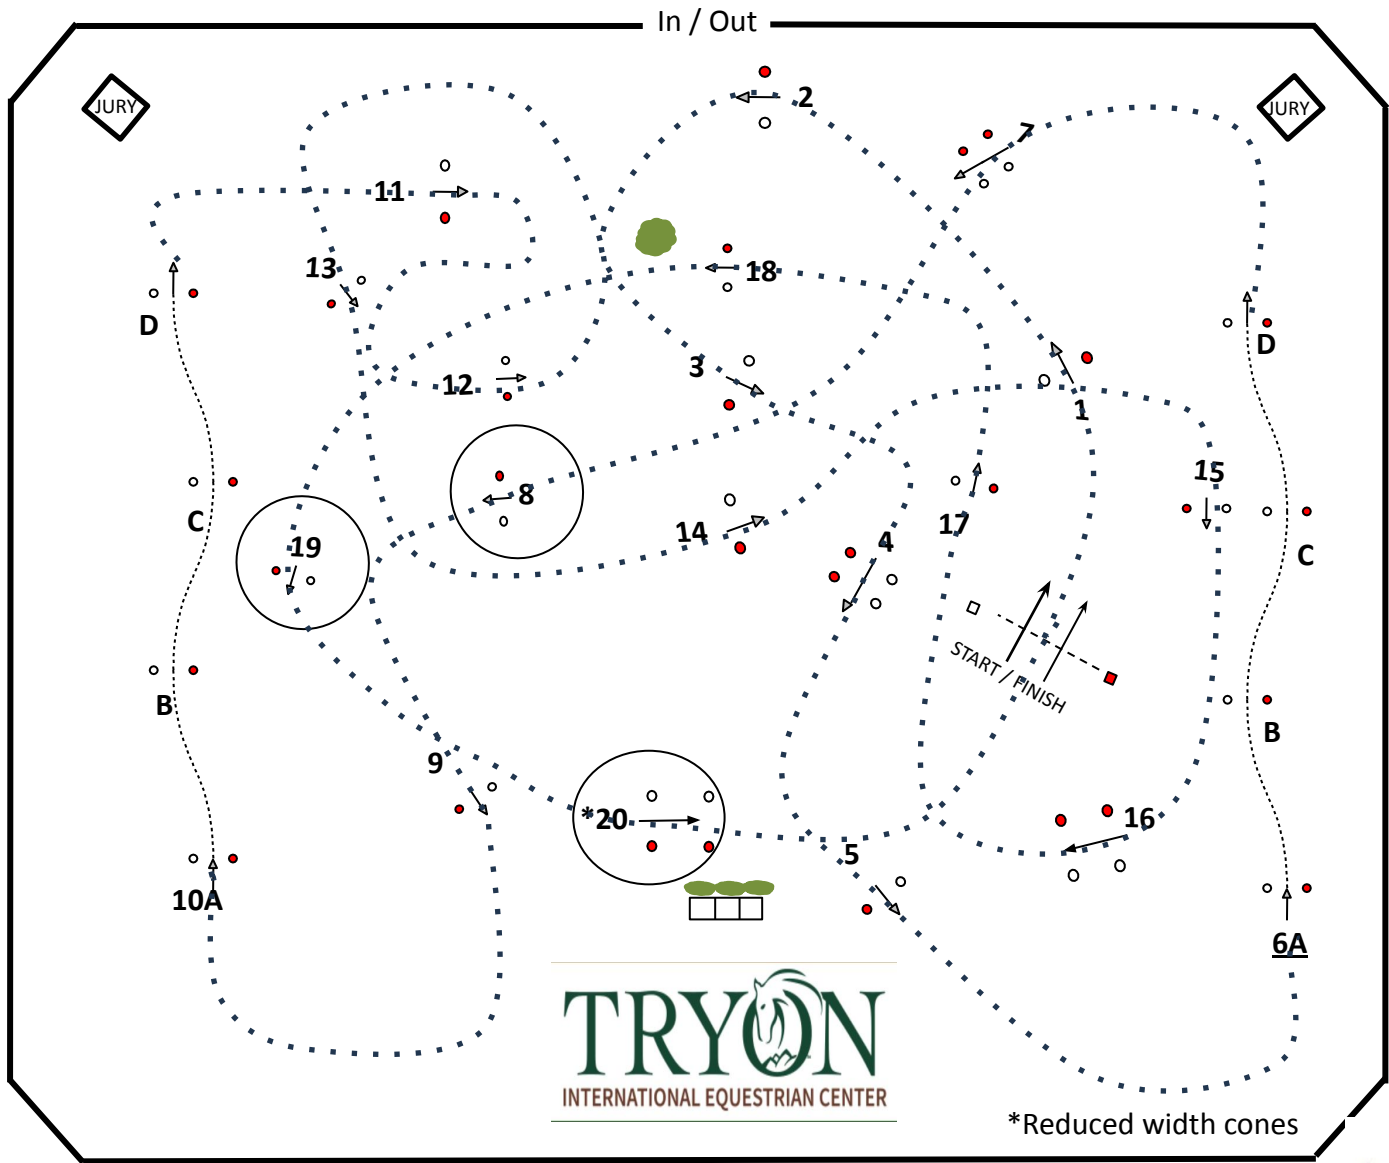

CT Tryon
April 2025

COURSE DISTANCE:

Single Horse and Pony 665 meters

Pair Pony meters

Pair Horse meters

Four-in Hand Horse meters

Course Designer Henning Lemcke

JURY