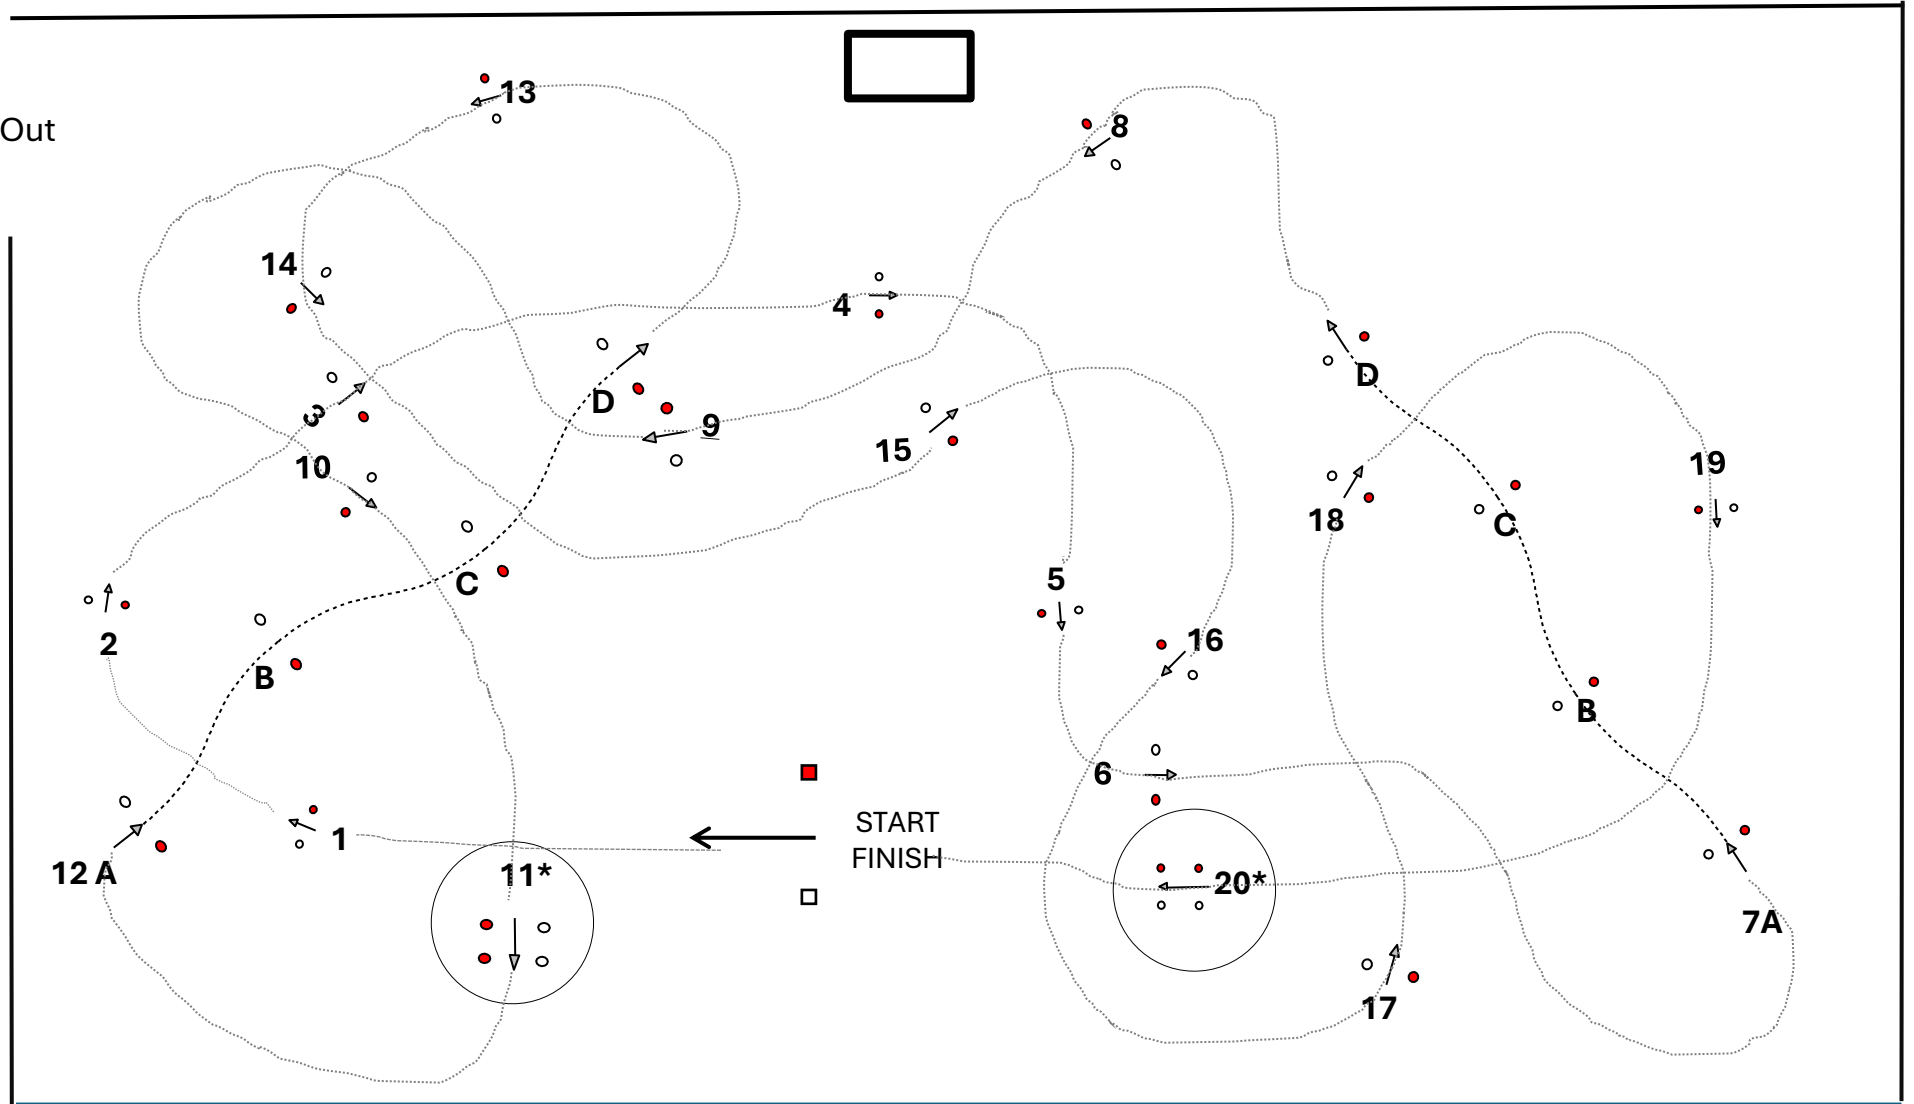

# GARDEN STATE CONES

In / Out

DISTANCE:

Horse and Ponies Single – 580 m

Pony Pair – 580 m

Horse Pair – 610 m

JURY JURY

\*Reduced Width Cones

# GARDEN STATE CONES – TRAINING YOUTH EX

In / Out

DISTANCE:

Horse and Ponies Single – 460 meters

JURY JURY

\*Reduced Width Cones