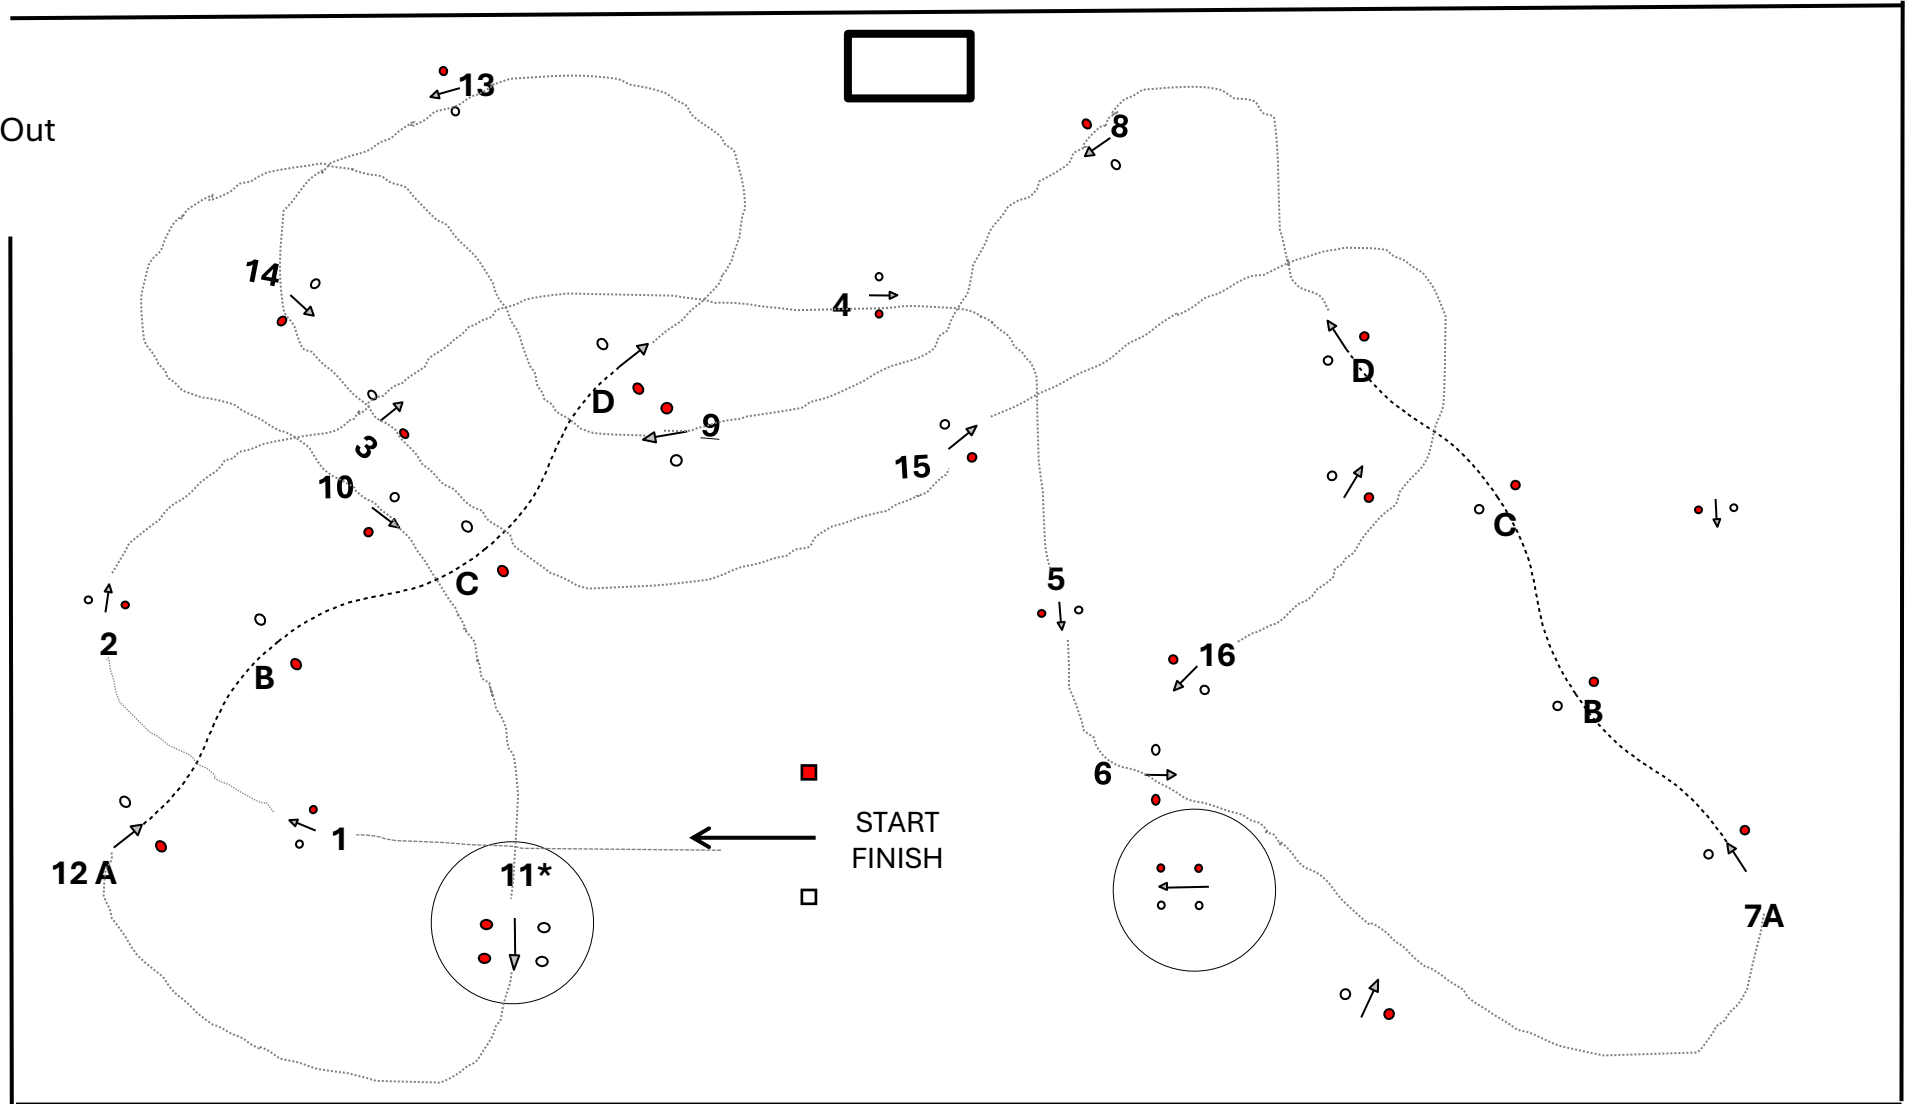

# GARDEN STATE CONES

In / Out

DISTANCE:

Horse and Ponies Single – 580 m

Pony Pair – 580 m

Horse Pair – 610 m

JURY JURY

\*Reduced Width Cones

# GARDEN STATE CONES – TRAINING YOUTH EX

In / Out

DISTANCE:

Horse and Ponies Single – 460 meters

JURY JURY

\*Reduced Width Cones