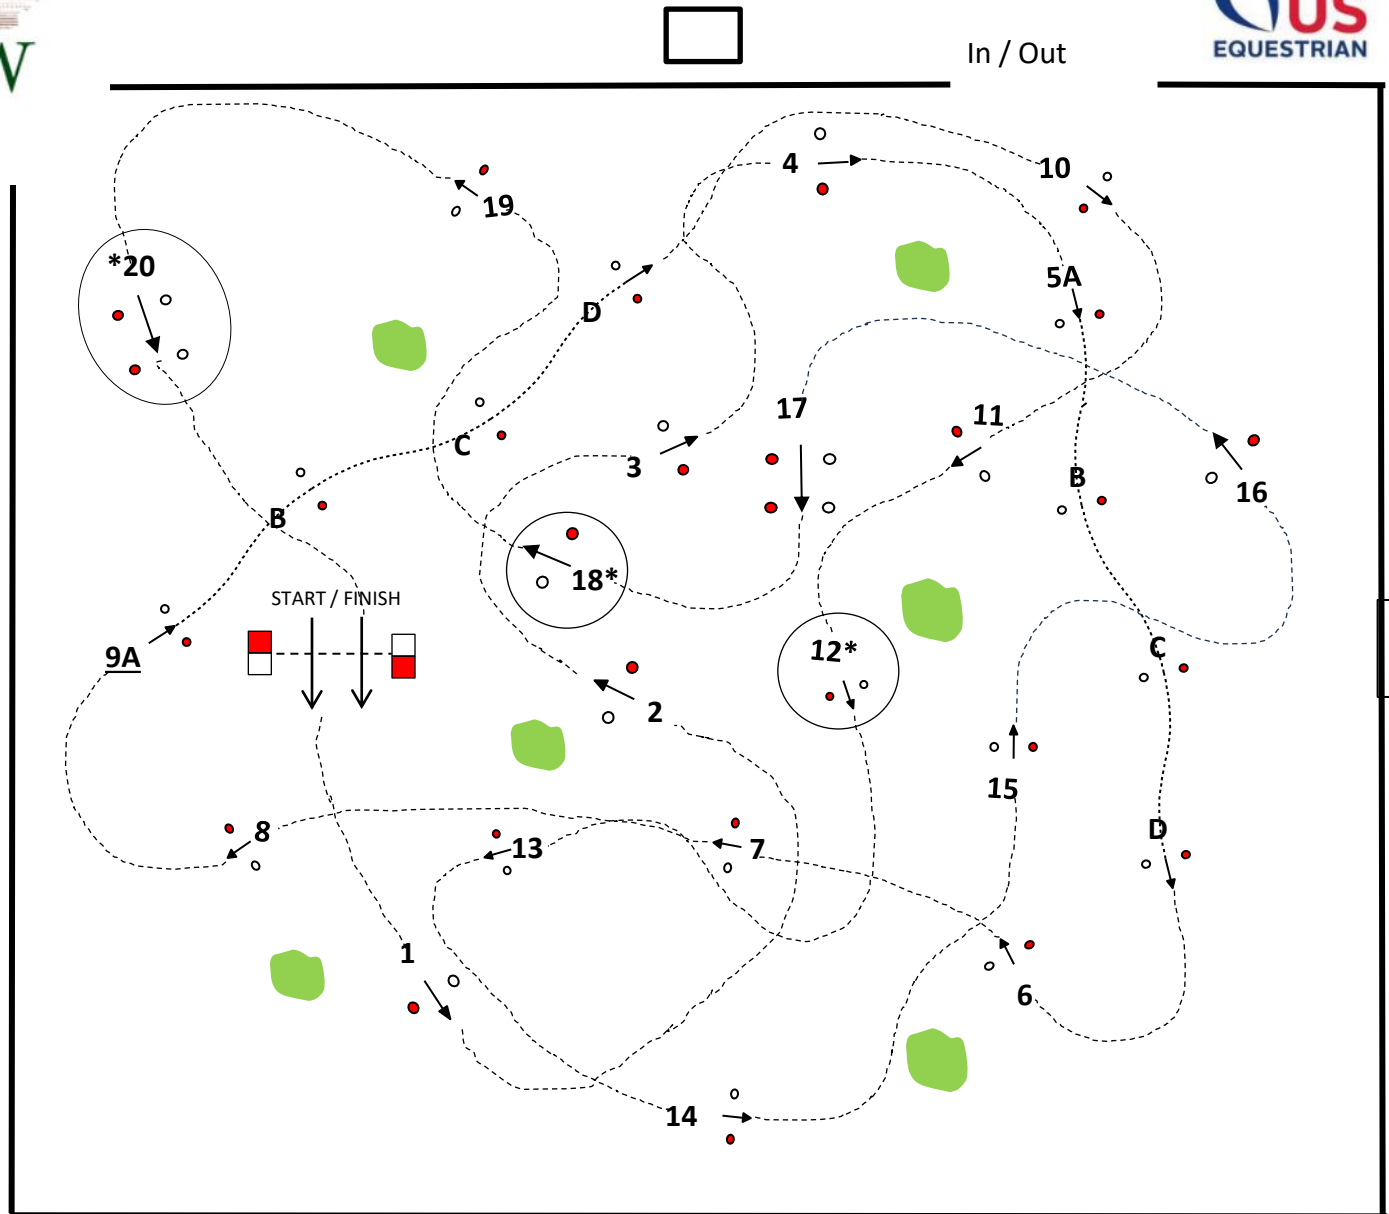

# CDE CONES 2025

## COURSE DISTANCE:

Horse/Pony singles: 635m  
Pony pairs: 635m

\*Reduced width cones

M Johnson