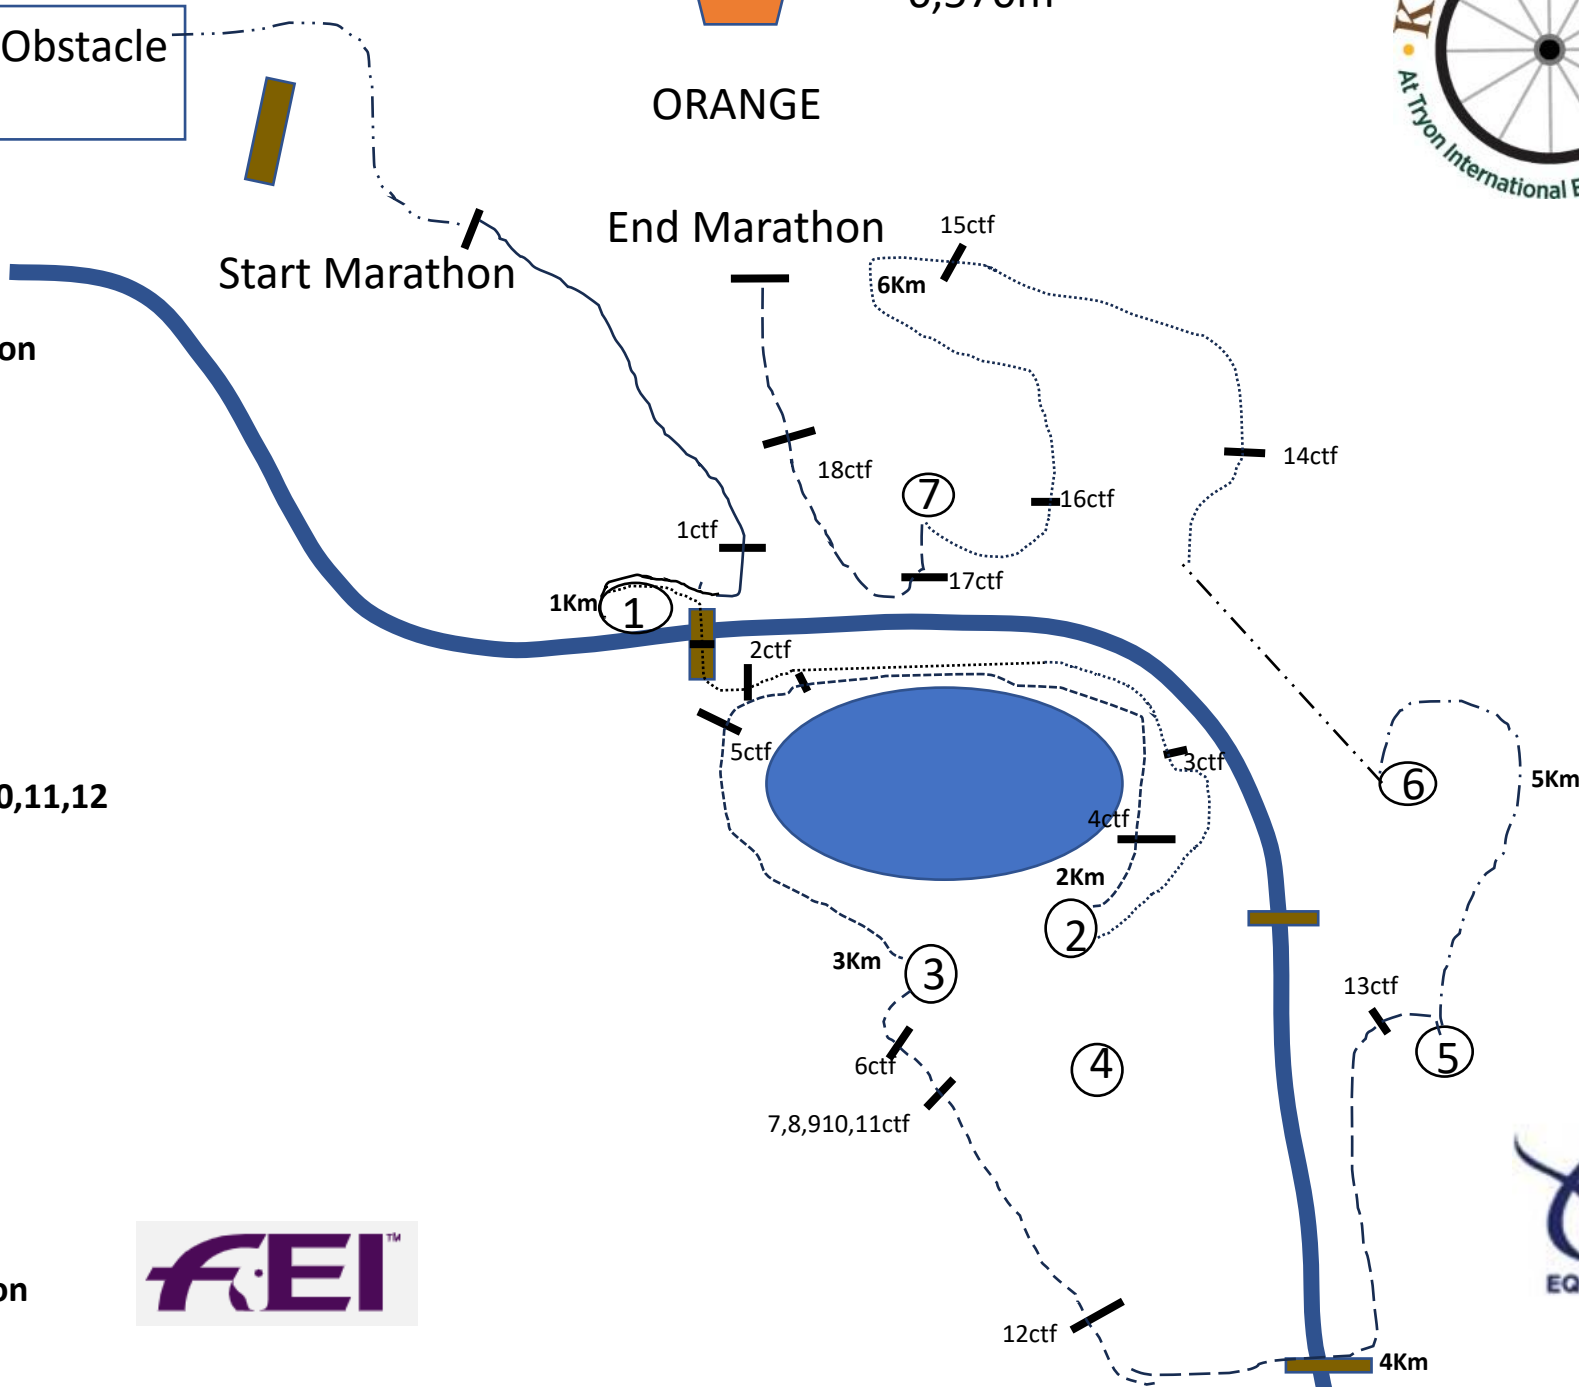

WARM UP Obstacle
VET

ORANGE

Start Marathon

End Marathon

Start Marathon

- CTF 1
- OBS 1
- 1k
- CTF 2,3
- OBS 2
- 2km
- CTF 4,5
- 3km
- OBS3
- CTF 6,7,8,9,10,11,12
- 4km
- CTF 13
- OBS 5
- 5km
- OBS 6
- CTF 14,15
- 6k
- CTF 16
- OBS 7
- CTF 17,18
- END Marathon